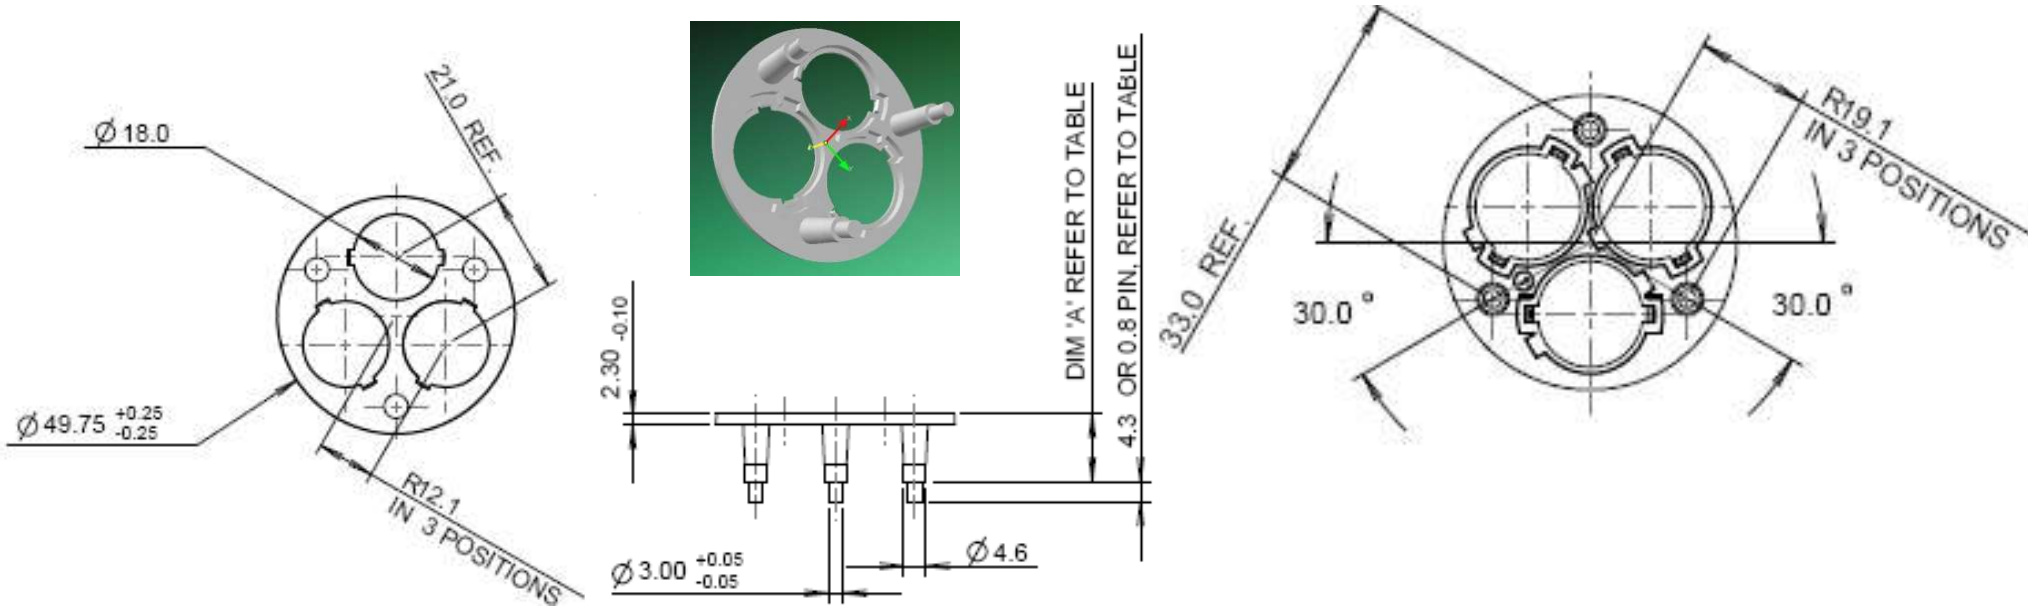

Tripler Optic holder 50mm MR16 replacement

LED Manufacturer And Type	Optic Range 20mm	Triple Holder Height Dim A	Part Numbers			
			White 4.3mm Long Pin	White 0.8mm Short Pin	Black 4.3mm Long Pin	Black 0.8mm Short Pin
Luxeon 1/3/5W	Standard	14.0	10270	10280	10290	10300
Luxeon K2	Standard	13.6	10272	10282	10292	10302
Luxeon Rebel	0.8mm Offset	12.2	10279	10289	10299	10309
Cree XR series	1.4mm Offset	12.8	10276	10286	10296	10306
Osram Dragon	0.8mm Offset	12.8	10276	10286	10296	10306
Seoul Semi P4	Standard	13.4	10273	10283	10293	10303

Carclo Technical Plastics (Slough)

04 April 2008

111 Buckingham Avenue, Slough, Berkshire SL1 4PF ENGLAND. Web: www.carclo-optics.com

e-mail: sales@carclo-optics.com Tel: 0044 (0) 1753 575011 Fax: 0044 (0) 1753 811359